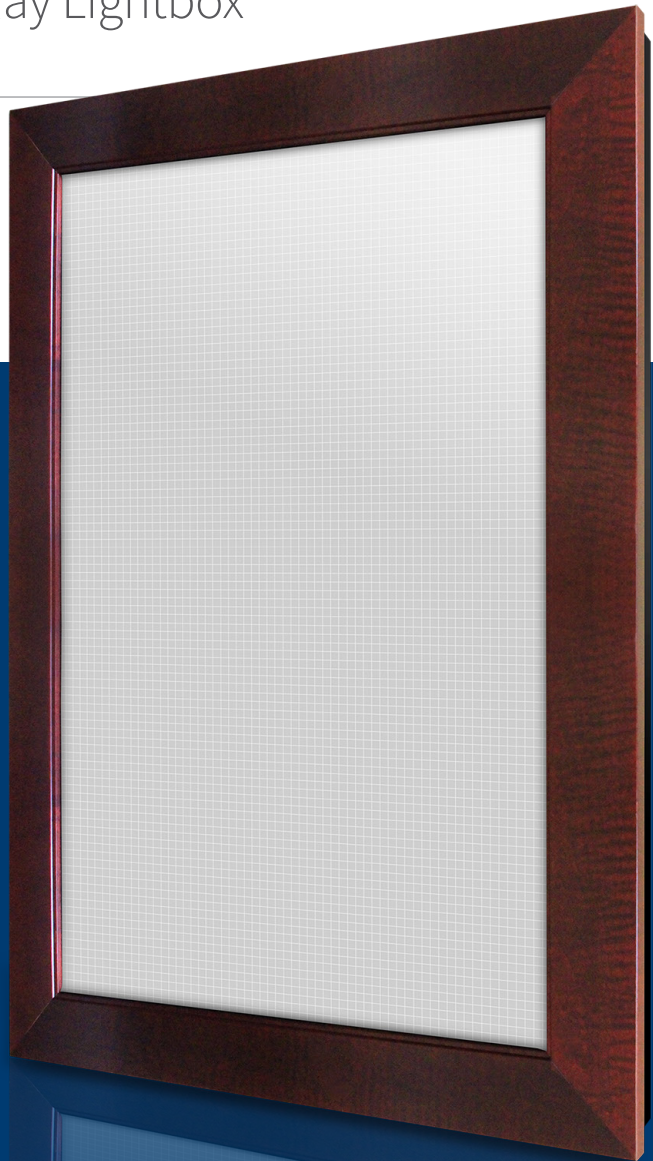

## Graphic Display Lightbox

Elegant, wood-framed backlit showcase for indoor use

### FEATURES

- Super low-profile, at 2" total chassis depth
- Swing-open door with concealed hinges and gravity lock, front frame opens 90° for easy access
- Solid hardwood outer frame with lustre satin finish
- Quick-change graphics – tool free
- Shatter-resist clear acrylic front lens included
- Z-bar included for easy wall mounting
- 2-year ltd. parts defect warranty

### SPECIFICATIONS

- LED life expectancy up to 80,000 hours
- 1/4" thick acrylic matrix grid for even illumination
- Indoor use only
- 12VDC input, 120VAC adapter included
- 6-ft. black power cord w/3-prong plug
- Power cord exit near center rear panel

**BLUE RIVER DIGITAL**

*display brilliance*

CORNER

OPEN CORNER

MAGNETIC IMAGE HOLDER